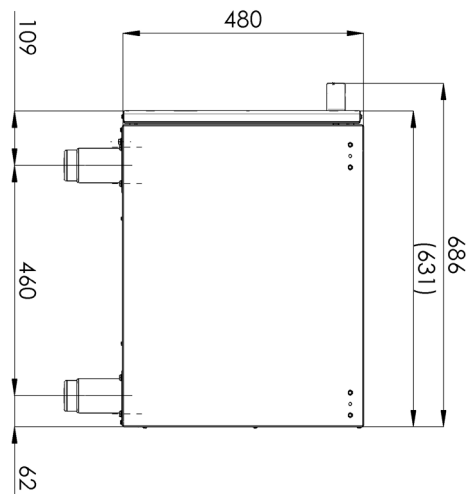

Technical data sheet

Technical drawing

Open stand with door

Model

SAP Code

00019430